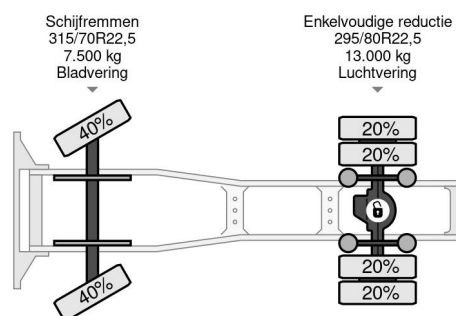

### TECHNICAL INFORMATION

First registration date	07-07-2008
Fuel	Diesel
Transmission	Manual
Vehicle identification number	XL RTE85MC0E815466
Axle configuration	4x2
Weight	7.700 kg
Load capacity	11.300 kg
Gross weight	19.000 kg
Cylinder count	6
Power kw	300
Power hp	408
Wheelbase	380

DAF CF 85.410 SPACECAB (ZF16 MANUAL GEARBOX... 4x2

Referentienummer: SN 59955466 Z