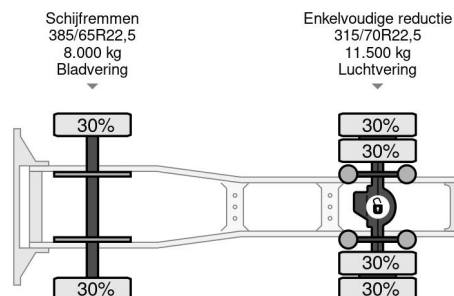

DESCRIPTION

ORIGINAL DUTCH NICE & CLEAN CONDITION RENAULT T480 HIGH 4x2 TRACTOR UNIT WITH I-SHIFT GEARBOX, RETARDER, 2x DIESEL TANK, PARK COOL & AIRCONDITIONING!!
480HP, EURO 6!!
I-SHIFT AUTOMATIC GEARBOX!!
RETARDER!!
FULL SPOILERSET ON CABIN!!
SIDE SKIRTS!!
2x DIESEL TANK!!
LEATHER SEATS!!
AIRCONDITIONING!!
FRIDGE UNDER BED!!
PARK COOL!!
ETC!!